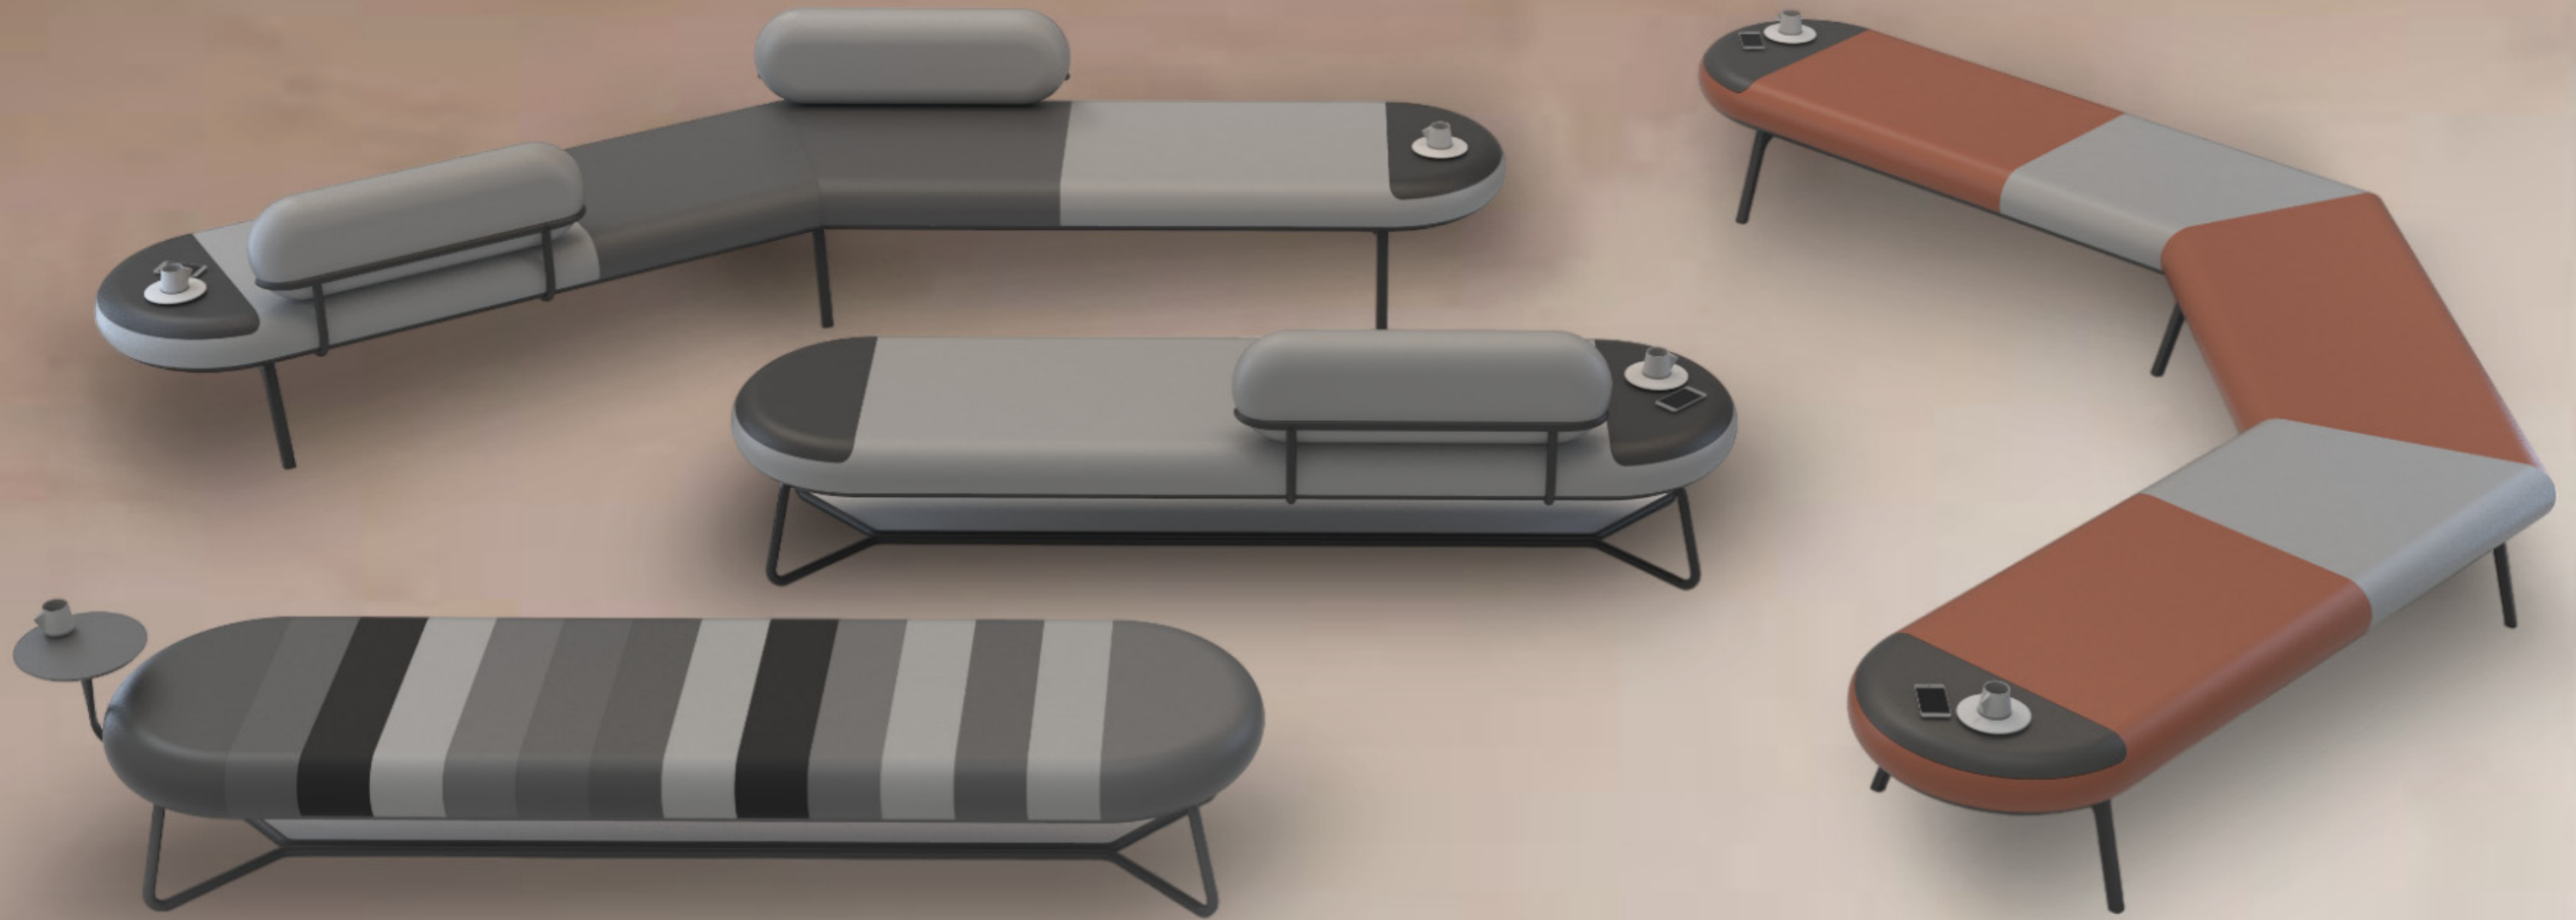

Slipper Lounge

The Slipper Lounge seamlessly slips into any environment with its adaptable design and top-notch craftsmanship. The supple cushioning and the contoured backrest with integrated headrest ensure an ergonomic seating experience, ideal for extended periods of rest or study.

Thanks to its clean lines, fine legs and robust frame, Stanmore Sofa is compact yet spacious, providing ample seating for maximum comfort, without overwhelming the space. Its minimal approach to design makes it a versatile piece that can elevate any room with its elegant, understated style.

Stanmore Sofa

Wimbledon Lounge

Introducing the Wimbledon Lounge, a statement piece that infuses waiting areas with vitality and dynamism through its organic forms, creating a timeless and refined design that exudes sophistication.

Wells Sofa

Simple and elegant, one of the most compelling features of the Wells Sofa is its cleverly designed armrest. This flat, wide armrest doubles as a convenient side table that allows you to easily rest drinks, books or electronic devices within arm's reach, enhancing the lounging experience.