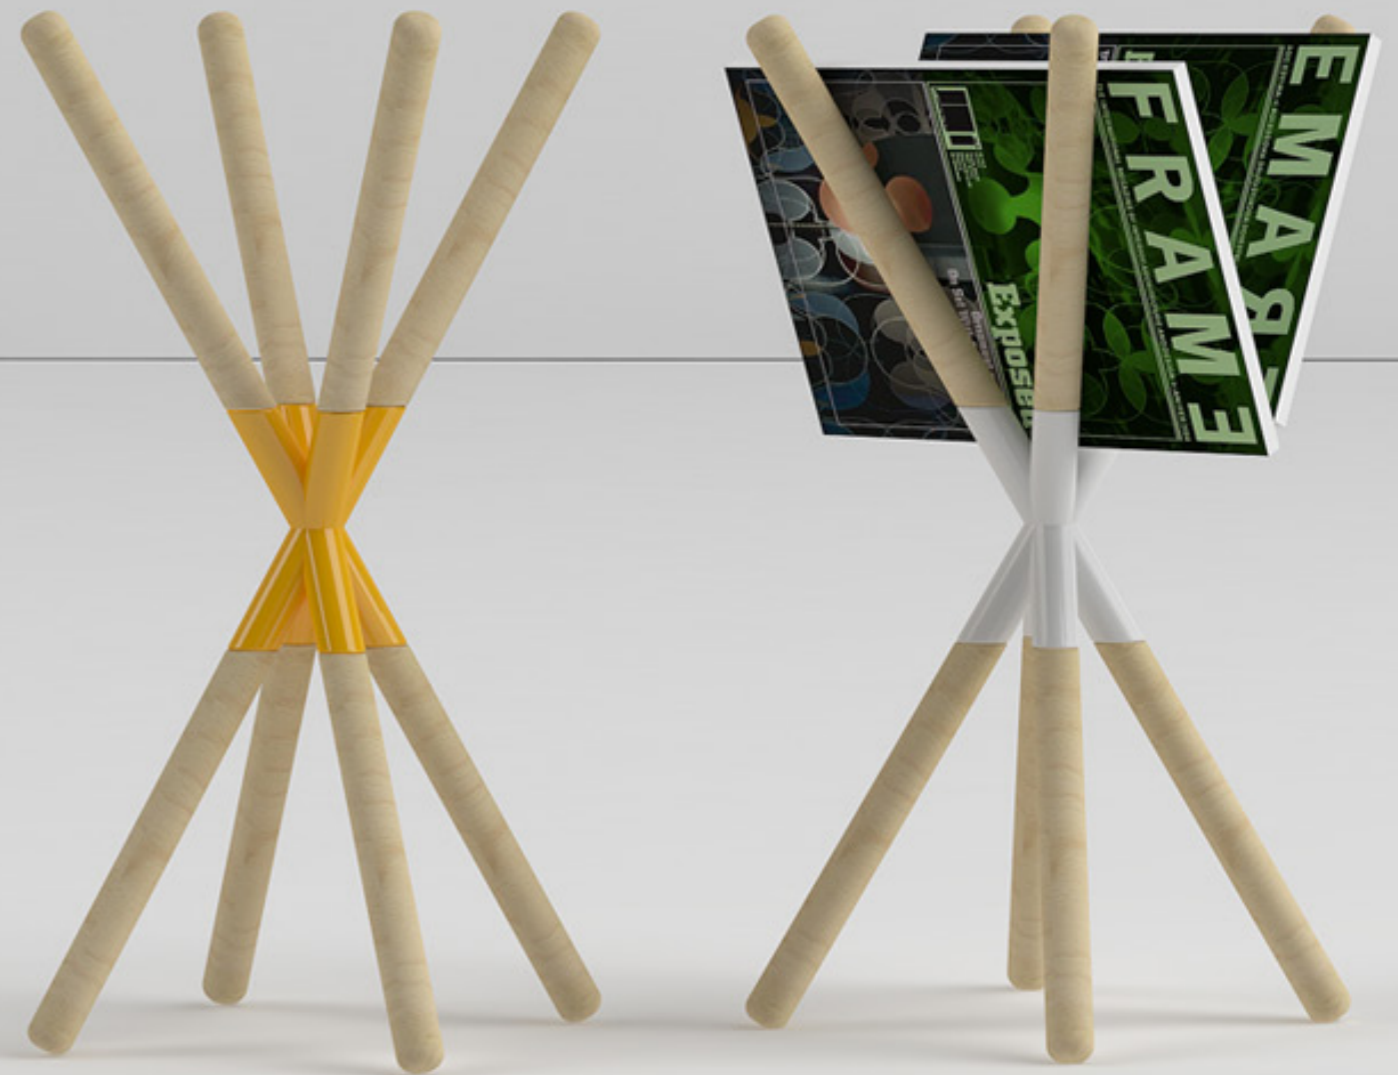

Greenwich Lounge

The Greenwich Lounge redefines the 'armchair' as it boldly turns your home or office into a welcoming retreat. With its curved lines that envelopes you in a warm embrace, it invites you to sink into unrivaled comfort while providing the privacy you desire. For those who desire a touch of elevation, this model offers an optional feature of delicately crafted legs.

Epping Magazine Holder

Perfect for the modern home or office, the Epping Magazine Holder brings a touch of Scandinavian charm. While its tripod base ensure stability, the open framework facilitates convenient access and visibility to your favorite periodicals, keeping them organized and within reach. Its angled slot securely cradles magazines, books, or tablets, adding a decorative element to its utilitarian purpose.