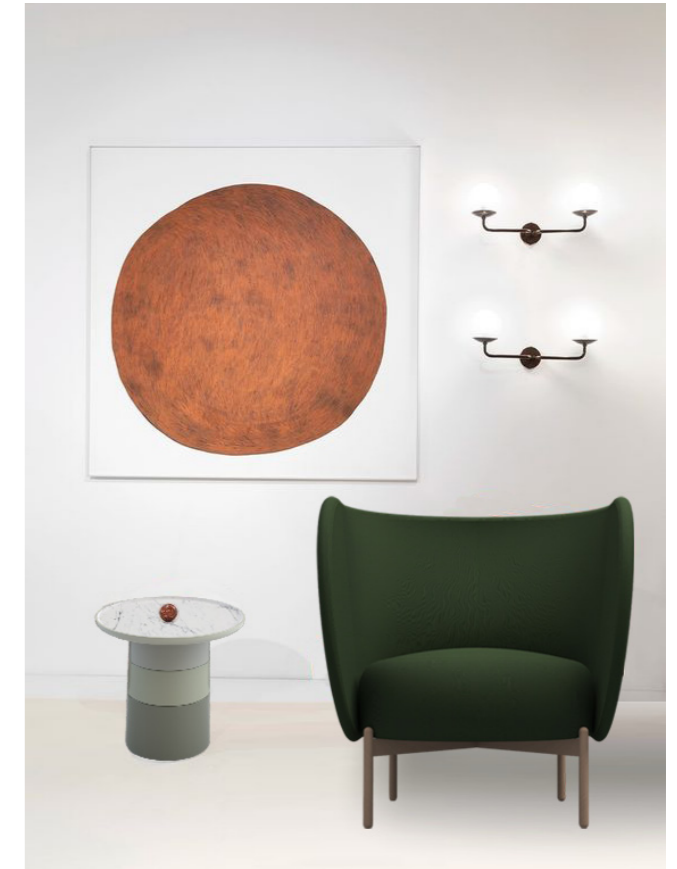

Greenwich Lounge

The Greenwich Lounge redefines the 'armchair' as it boldly turns your home or office into a welcoming retreat. With its curved lines that envelopes you in a warm embrace, it invites you to sink into unrivaled comfort while providing the privacy you desire. For those who desire a touch of elevation, this model offers an optional feature of delicately crafted legs.