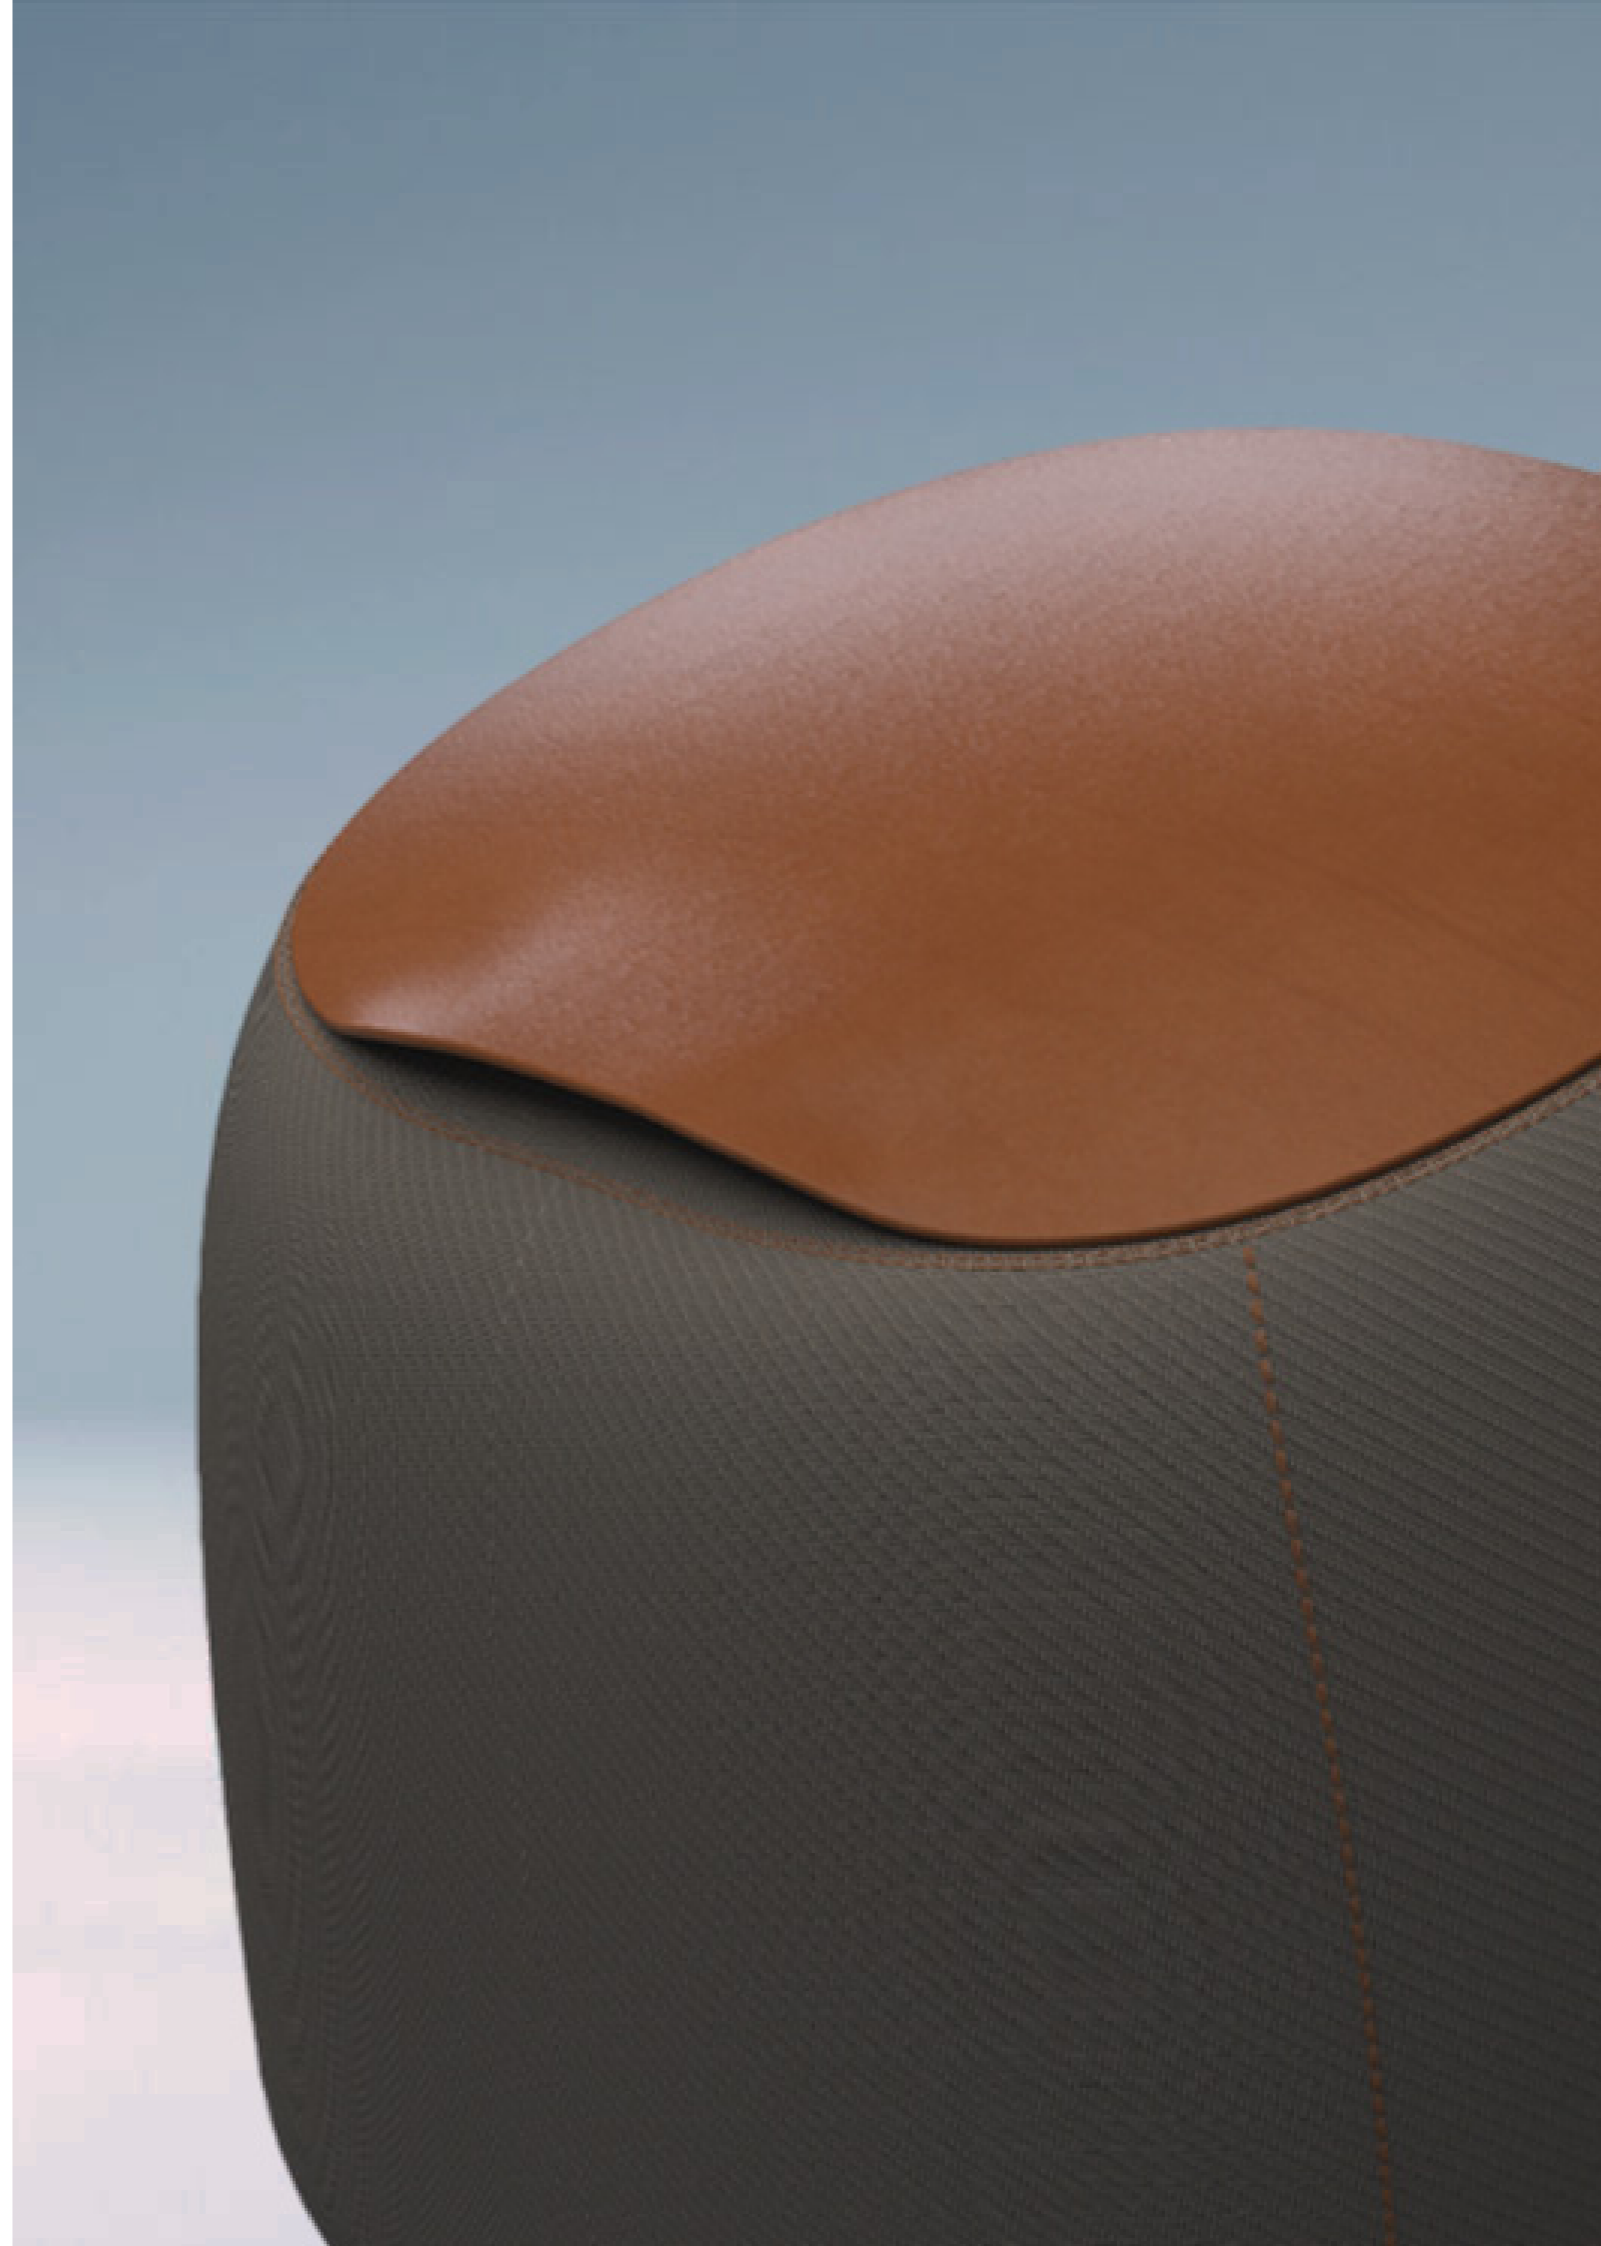

Hull Pouf

With a rich and textured design, the geometric cube pouf creates a modern twist with bold, contrasting colors and textures. Embellished with intricate stitching and crafted with genuine leather, it offers timeless style and versatility.