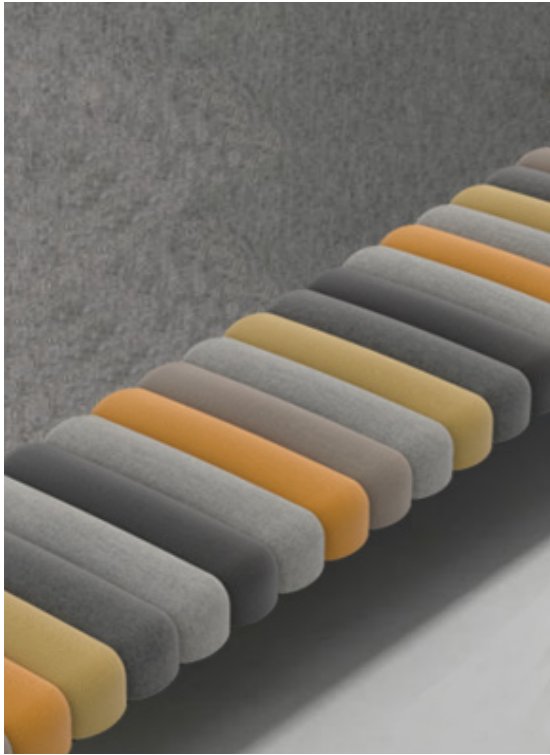

Epping Magazine Holder

Perfect for the modern home or office, the Epping Magazine Holder brings a touch of Scandinavian charm. While its tripod base ensure stability, the open framework facilitates convenient access and visibility to your favorite periodicals, keeping them organized and within reach. Its angled slot securely cradles magazines, books, or tablets, adding a decorative element to its utilitarian purpose.

Ely Bench

Meticulously constructed, the exquisite Ely Bench not only serves as a luxurious seating option, but also elevates any room with its artistic sophistication. For added comfort, the bench is equipped with plush cushions made from high-grade fabric in color schemes that function as an art piece, highlighting the space.